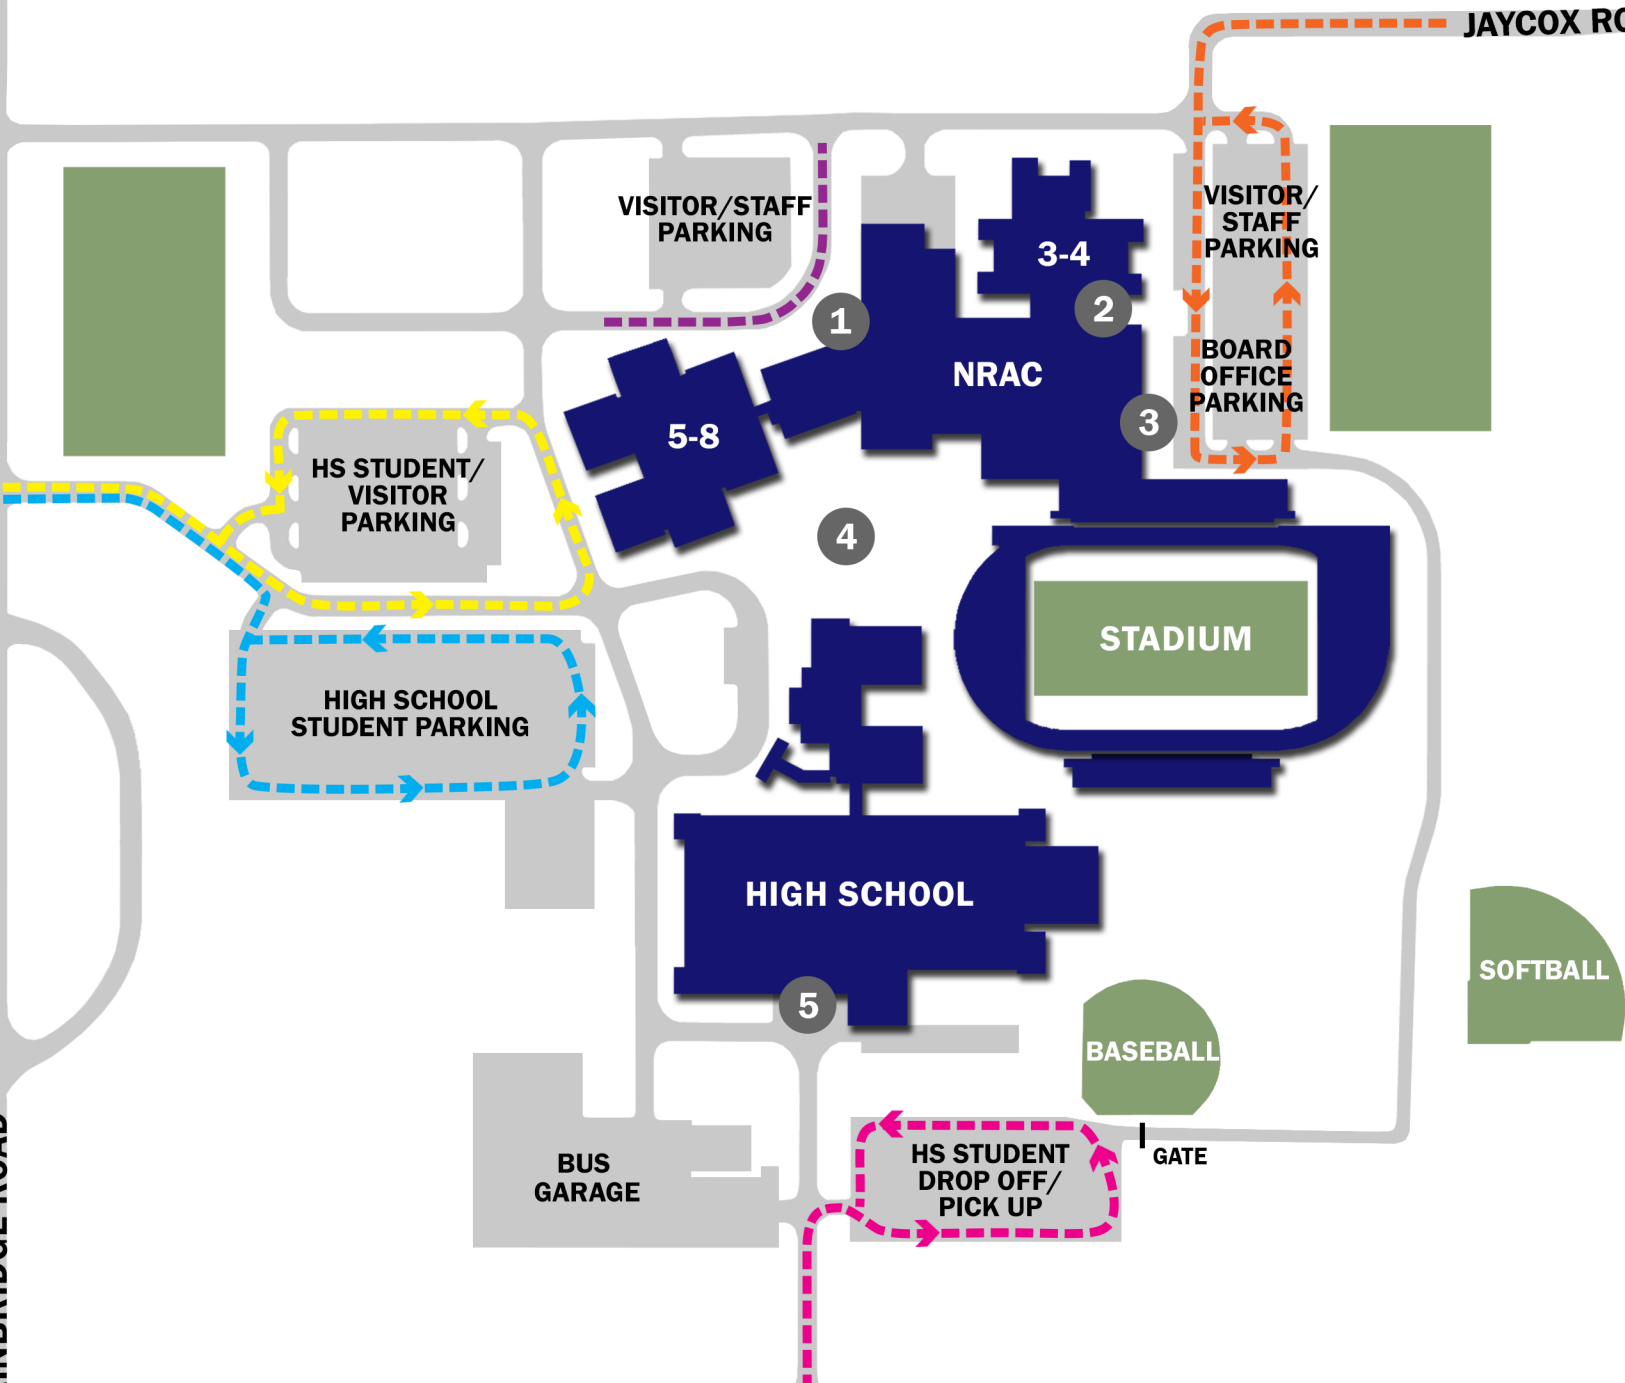

# NORTH RIDGEVILLE CITY SCHOOLS CAMPUS MAP

TO CENTER RIDGE ROAD

JAYCOX ROAD EXTENSION

BAINBRIDGE ROAD

PITTS BOULEVARD

TO CENTER RIDGE ROAD

LEGEND	
	HIGH SCHOOL DROP-OFF
	5-8 PARENT DROP-OFF
	3-4 PARENT DROP-OFF
	HS STUDENT PARKING
	BUS DROP-OFF
	GRADES 5-8 COMPETITIVE GYM CAFETORIUM MAIN ENTRY
	GRADES 3-4 MAIN ENTRY
	BOARD OFFICE & COMMUNITY GYM ENTRY
	STADIUM ENTRY & TICKET GATE
	HIGH SCHOOL MAIN ENTRY